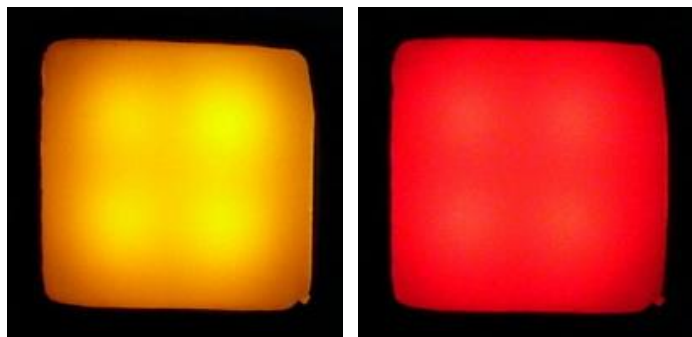

DE LOREANA ACCESSORY

Order code:

DCP-20611

Door light Lens replacement

The lenses in the doors of our car are made of plastic. This material can become brittle over the years. The material also can become damaged either during removal or due to other causes.

Proper lenses are harder and harder to find.

We have – not NOS – replacement lenses, sold in sets for 2 doors to keep your car in the best possible condition and looks.

Subject	Description
Material	Plastic
Lense finish	OEM style
Lense looks	Frosted glass effect
Number of lenses	6 OEM size, 4x Amber, 2x Red
Brightness	Comparable to OEM stock lenses
Remarks	Standard NOS lense replacements OEM lenses NOT included No Installation Guide needed
Availability	yes