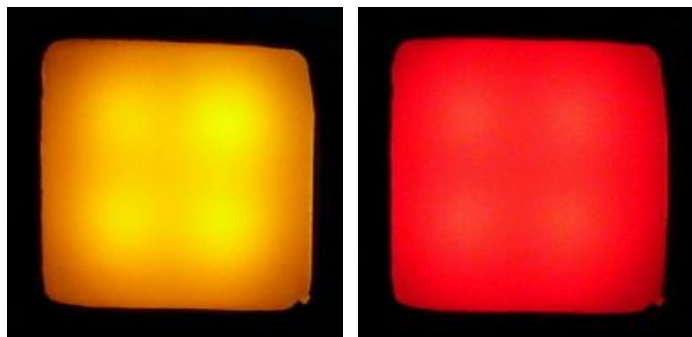

DE LOREANA ACCESSORY

Order code:

DCP-20631

Door light Double Lens set

The lenses in the doors of our car are made of plastic. This material can become brittle over the years. The material also can become damaged either during removal or due to other causes.

Proper lenses are harder and harder to find.

We have frosted glass effect lenses, sold in sets for 2 doors to keep your car in the best possible condition and looks. These lenses make LED light looks softer and more distributed. Looks like stock when off.

Subject	Description
Material	Plastic, Laser cut
Lense finish	Uniform grey, smooth uniform distribution when lit
Lense looks	Frosted glass effect
Number of lenses	6 OEM size, 4x Amber, 2x Red
Brightness	Slightly brighter than OEM, little less saturated
Use/Size	Behind standard OEM lenses / Slightly smaller to fit under OEM lenses
Remarks	Combined lenses slightly dimmer dan single OEM lense, vivid colours OEM lenses NOT included No Installation Guide needed
Availability	yes